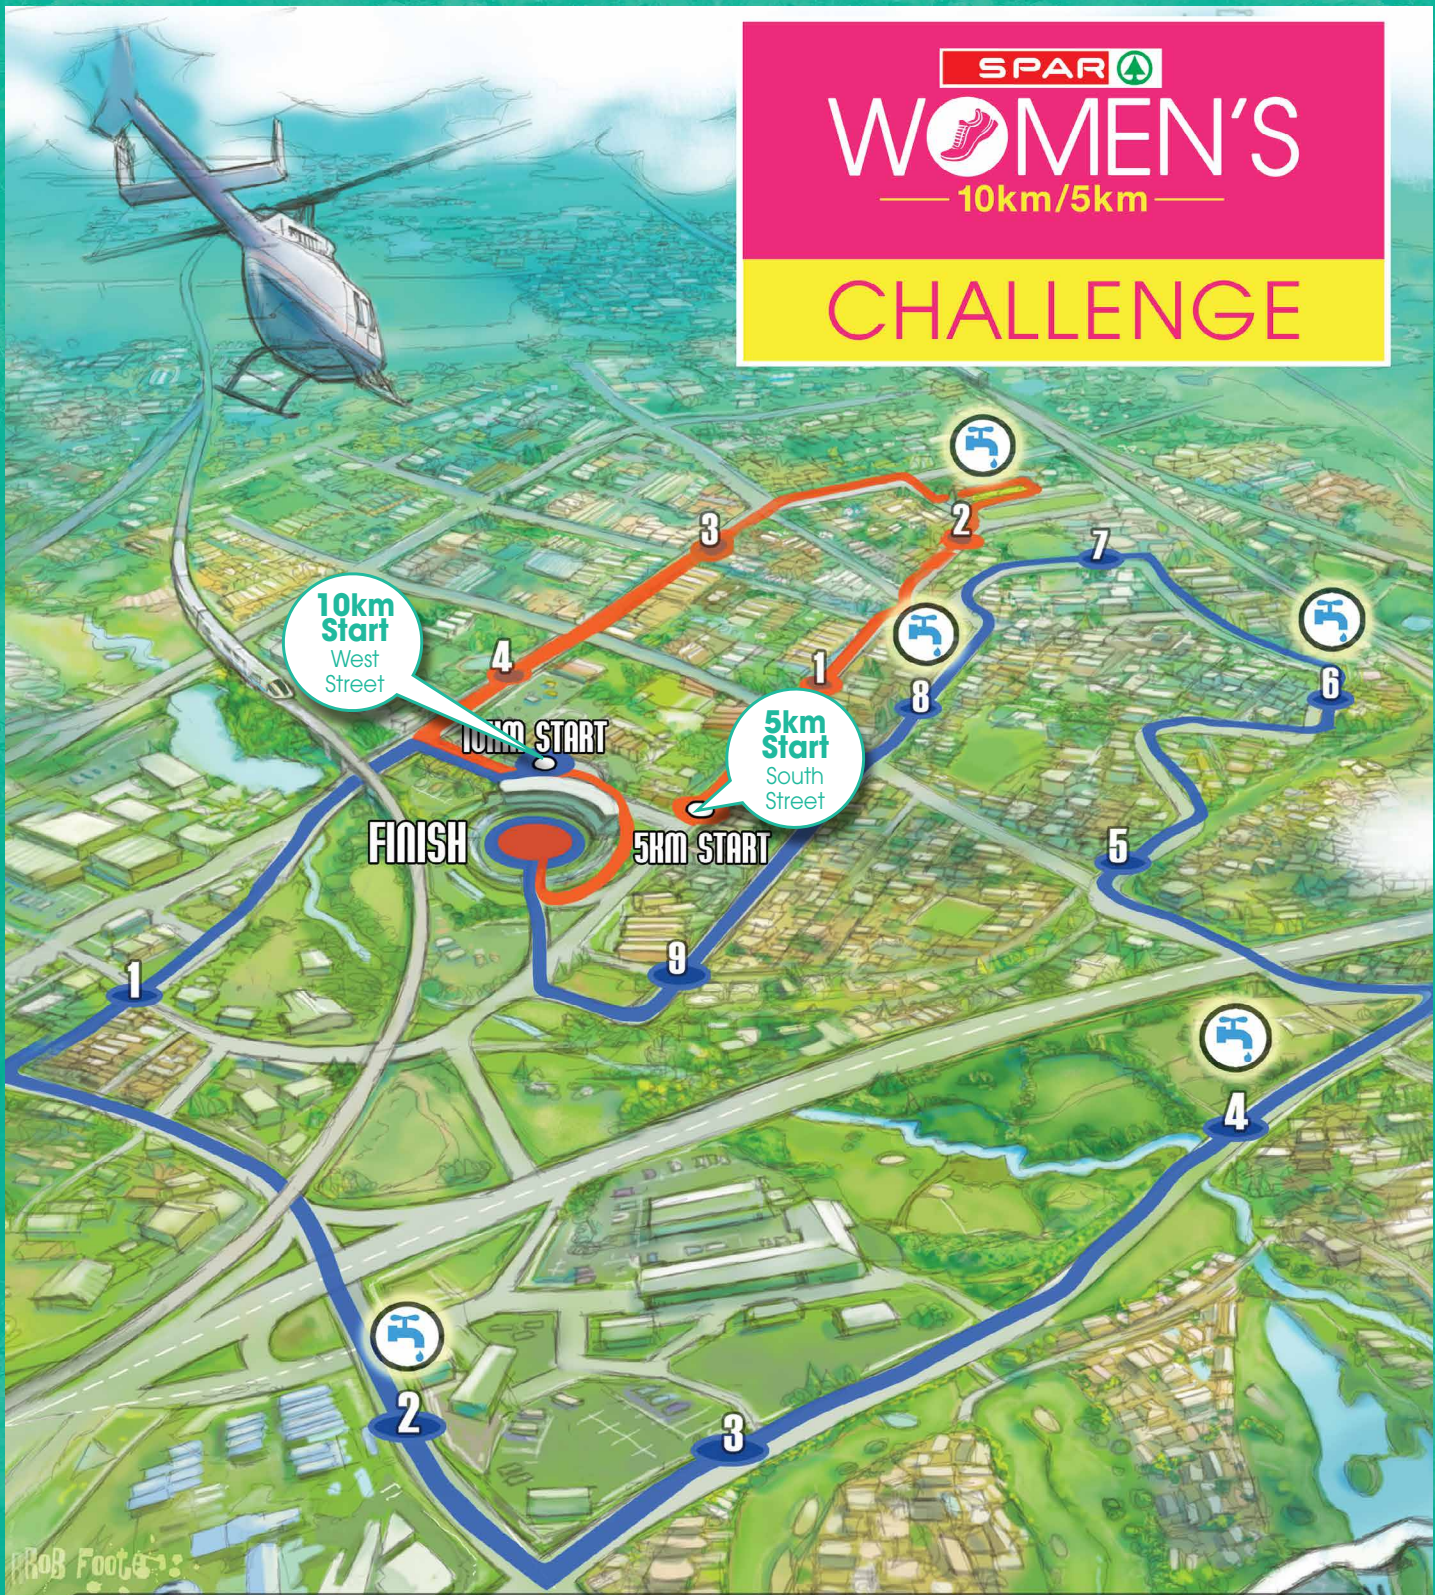

# WOMEN'S

— 10km/5km —

## CHALLENGE

2018 Pretoria SPAR Women's Challenge  
**Route Map**